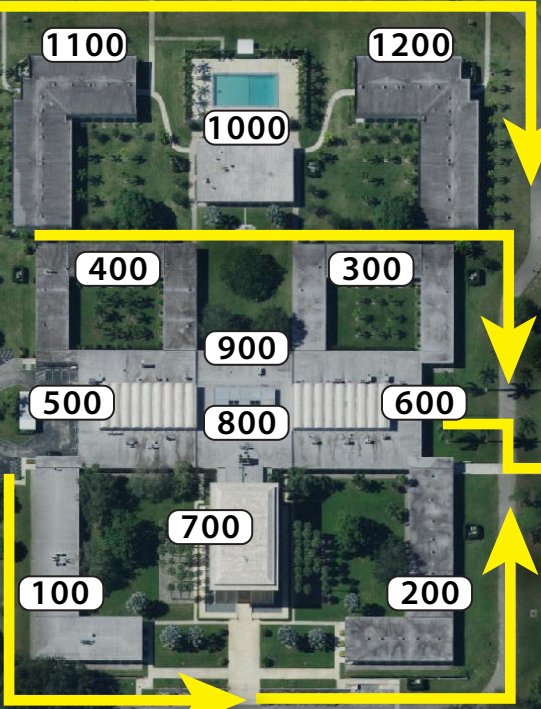

FLOOD EVACUATION

ST. PETER'S ACADEMY
6221 Garden View Blvd, Luxe, AL

Administration and Library	1300
Convent	1400
FL & GA Martyrs Guest Residence	200
Kreitner Lounge	900
Pastoral Offices	800
Refectory and Kitchen	500
Sacred Heart Residence	400
Stella Maris Residence	300
St. Elizabeth Ann Seton Academic Bldg	600
St. John XXIII Residence	1100
St. John Paul II Residence	1200
St. John Vianney Residence	100
St. Joseph Community Center	1000
St. Mary's Chapel	100A
St. Vincent de Paul Chapel	700

SOFTBALL & SOCCER FIELD

TENNIS

BASKETBALL

FLOOD EVACUATION INSTRUCTIONS
If ordered to evacuate, please proceed north of the campus to building 1300 and await further instructions.

GARDEN VIEW BLVD